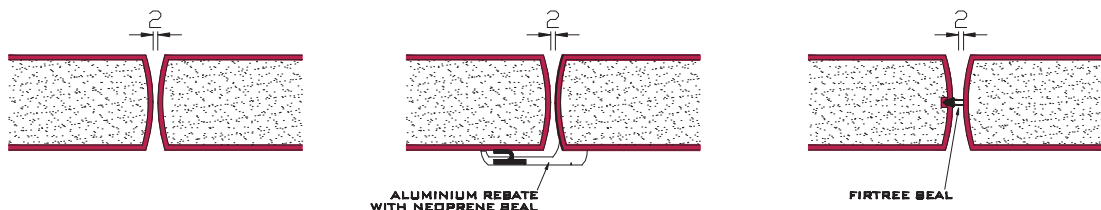

Doorblade

- Seamless glass fibre reinforced polyester encapsulating a high density closed cell CFC/HCFC free fire resistant core. 0.771 W/m²K. Total thickness 40mm. Moisture absorption zero.

Frames

- 96mm/123mm/153mm options available.
- Seamless glass fibre reinforced polyester with insert for screw fixing direct to structure.
- Satin anodised or powder coated white adjustable width aluminium frame, incorporating a neoprene seal for screw fixing to a sub frame.
- Alternatively stainless steel frames for fixing to insulation panel and blockwork. Doors can be supplied for fixing to clients own frames.

Finish

- Easy to clean, maintenance free, smooth, non porous gelcoat surface with built in super white or choice of 20 other colours.
- Available with antibacterial protection.
- Designed to withstand all typical cleaning methods including hydrogen peroxide.

Centre detail