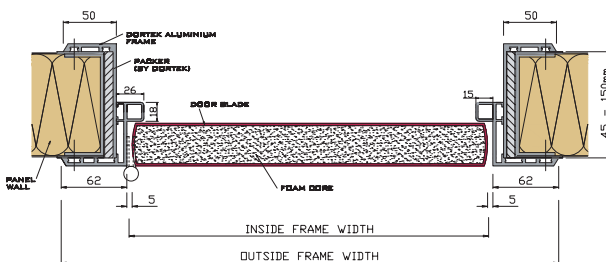

Centre detail

General

- Doors are supplied pre-hung and fully fitted out for easy site installation. See back page for details of furniture and fittings.
- Sliding option available please see separate brochure.

Handing

- Specify when ordering.
- For double doors state which leaf is active and which is passive. If not specified right-hand will be active.
- See illustration below.

Left hand hung blade illustrated, fixed to aluminium frame on panel wall

Left hand hung blade illustrated, fixed to aluminium frame on blockwork wall

Hinges

- Stainless steel lift off hinges.
- Two on K0 to K3. Three on K4 to K9 and K0H to K7H. Four on K8H, K9H, K3XSP, K8SP and K7SPH.
- Spring type hinges can also be fitted. For exact position please consult our technical department.