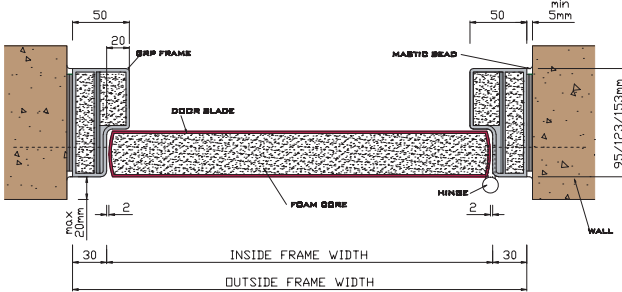

Handing

- Specify when ordering.
- For double doors state which leaf is active and which is passive. If not specified right-hand will be active.
- See illustration below.

Left hand hung blade illustrated, fixed to aluminium frame on panel wall

Left hand hung blade illustrated, fixed to aluminium frame on blockwork wall

Hinges

- Stainless steel lift off hinges.
- Two on K0 to K3. Three on K4 to K9 and K0H to K7H. Four on K8H, K9H, K3XSP, K8SP and K7SPH.
- Spring type hinges can also be fitted. For exact position please consult our technical department.

Right hand hung blade illustrated, fixed to GRP frame

Right hand hung blade illustrated, fixed to stainless steel frame

Protection

- 3mm thick ribbed rubber.
- 2mm thick, smooth finish, high impact grey PVC.
- Stainless steel plates bonded to door.
- Standard heights 230mm/450mm/1000mm.
- Black 250mm polypropylene bumpers available.

Vision Panels

- Double glazed with laminate safety glass or solid acrylic finished flush with both faces of door.
- Integral blinds and 'Smart Glass' available.
- Single glazed consisting of acrylic or Makrolon sheet in neoprene gasket with aluminium or stainless steel frame.
- Standard sizes: 200 x 600, 300 x 500, 400 x 600.
- Larger sizes are available to order.