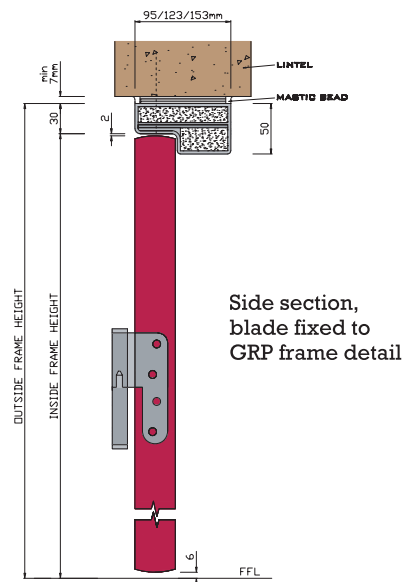

Extras

- Cut-outs in doors and fixed top sections with neoprene flaps for passage of overhead rails.
- Fixed and removable overhead panels, air transfer grilles and hatches.
- Air transfer grilles and hatches.