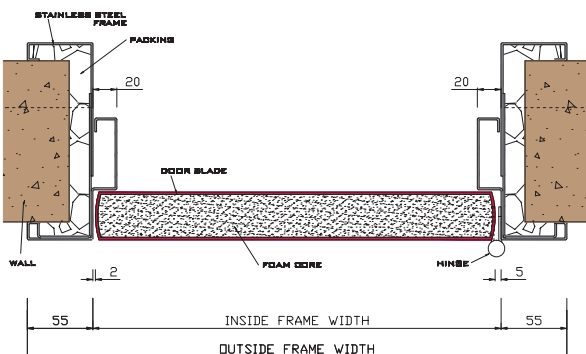

K Type Single Action insulated Doors

Technical Evaluation

- Moulded in eleven standard widths and four heights. DorteK 'K' doors are also available to special order in any non-standard height.
- Unequal leaves to double doors possible.
- If draught strip is required add 10mm to all height dimensions.
- If supplying your own frames please request exact door sizes as dimensions are only nominal.
- Tolerances must be strictly adhered to as doors cannot be reduced on site.
- Dimensions may differ depending on ironmongery and frame type/ Please consult our Technical Department (technical@dortek.com).

Left hand hung blade illustrated, fixed to aluminium frame on blockwork wall

Hinges

- Stainless steel lift off hinges.
- Two on K0 to K3. Three on K4 to K9 and K0H to K7H. Four on K8H, K9H, K3XSP, K8SP and K7SPH.
- Spring type hinges can also be fitted. For exact position please consult our technical department.

Right hand hung blade illustrated, fixed to GRP frame

Right hand hung blade illustrated, fixed to stainless steel frame

Protection

- 3mm thick ribbed rubber.
- 2mm thick, smooth finish, high impact grey PVC.
- Stainless steel plates bonded to door.
- Standard heights 230mm/450mm/1000mm.
- Black 250mm polypropylene bumpers available.

Vision Panels

- Double glazed with laminate safety glass or solid acrylic finished flush with both faces of door.
- Integral blinds and 'Smart Glass' available.
- Single glazed consisting of acrylic or Makrolon sheet in neoprene gasket with aluminium or stainless steel frame.
- Standard sizes: 200 x 600, 300 x 500, 400 x 600.
- Larger sizes are available to order.